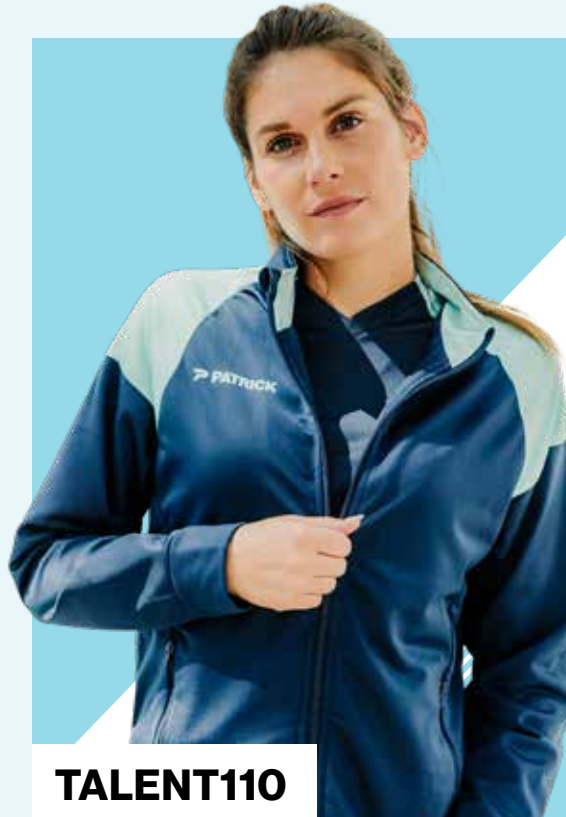

TALENT

Highlights

TALENT101

The perfect shirt for both workouts and casual wear! The TALENT101 T-shirt is a meticulously crafted masterpiece, designed with an eye-catching graphic pattern and V-neck. Its raglan sleeves enhance mobility, while the fast-drying, breathable fabric ensures exceptional comfort. The versatile tone-on-tone pattern adds an elegant yet sporty touch.