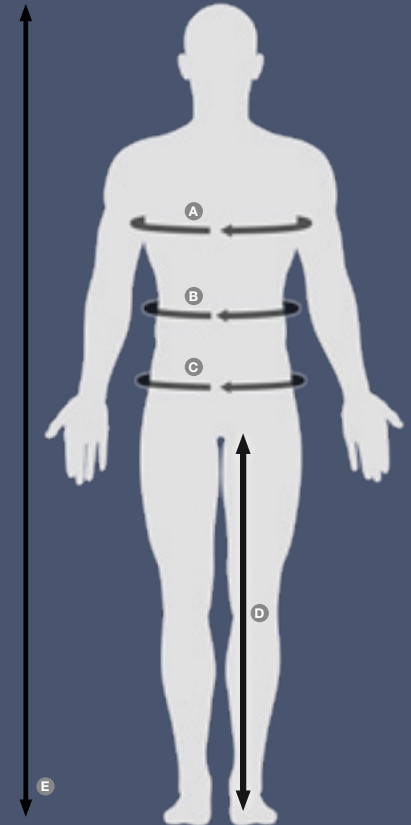

Taille chart (measurements are in centimeters)

MEN'S TAILLE	XS	S	M	L	XL	XXL	XXXL
A Chest	92	96	100	104	108	110	116
B Waist	77	82	87	92	97	102	107
C Hip	94	98	102	106	112	116	120
D Inseam	81	83	85	87	89	91	93
E Height	172/174	176/178	180/182	184/186	188/190	192/194	196/198

WOMEN'S TAILLE	XS	S	M	L	XL	XXL
A Chest	84	88	92	96	100	104
B Waist	68	72	76	80	84	88
C Hip	96	100	104	108	112	116
D Inseam	78	80	82	84	86	88
E Height	158/162	162/166	166/170	170/174	174/178	178/180

CHILDREN'S TAILLE	6 year	8 year	10 year	12 year	14 year
A Chest	58/60	64/66	69/71	75/77	84/86
B Waist	56/58	58/60	61/63	66/68	69/71
C Hip	64/66	68/70	75/77	81/83	89/91
D Inseam	52/54	58/60	64/66	70/72	77/79
E Height	116/122	122/128	140/146	146/152	164/170

BASELAYER	Kids Taille	S	M	L	XL	XXL
A Shirt S/S Baselayer		89-94	96-102	104-109	111-119	121-130
A Shirts L/S Baselayer	10/12 y (71-78) 14/16 (80-86)	89-94	96-102	104-109	111-119	121-130
B Tights short Baselayer	8 y (53-54) 10 y (55-56) 12 y (57-58) 14 y (59-60)	70-82	82-88	88-94	94-100	100-106
B Tights pants Baselayer	8 y (54-58) 10 y (58-62) 12 y (62-66) 14 y (66-70)	70-82	82-88	88-94	94-100	100-106
B 6402W Compression shorts women			64-71	71-78	78-86	86-94